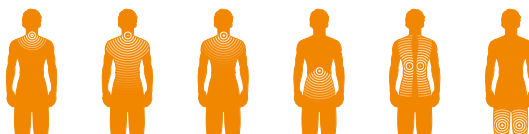

Massage areas

Massage functions

640.53_MG295_2020-10-23_02_DS_EN_BEU Subject to errors and changes