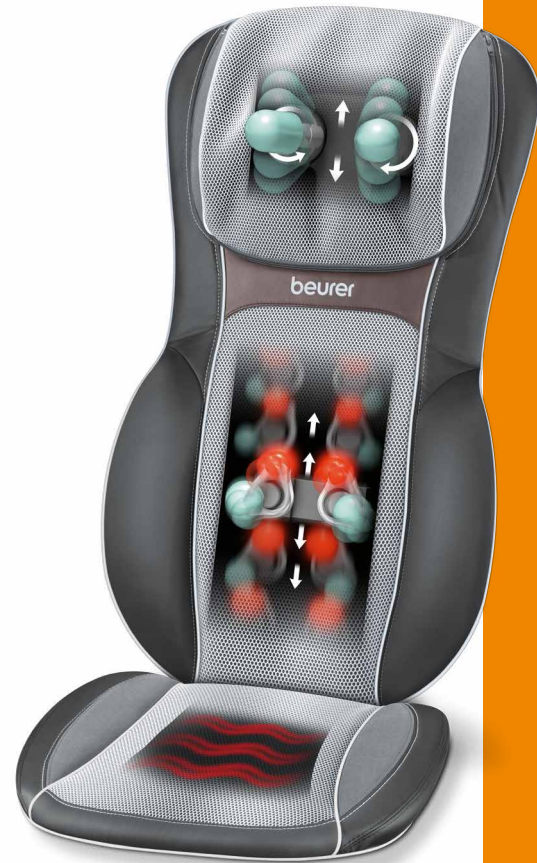

Several massage areas can be selected (upper, lower, full back)

Electrically height-adjustable Shiatsu neck massage

Massage intensity is individually adjustable

Switchable light and heat function

Pleasant in-seat heating

Ergonomic seat shape

Solid back cover

Including timer function (5/10/15 minutes)

Handy hook for in-cupboard storage

Simple operation with hand switch

Flexible holding straps

Surface of device in leather optics (PU) and breathable mesh

Mains operation:

Input: 100-240 V~; 50/60 Hz; 48 W

Product measurements (LxWxH):

Back approx. 45.0 x 15.8 x 82.0 cm

Seat approx. 44.0 x 7.0 x 38.0 cm

Product weight: approx. 7.3 kg

3 year guarantee

Sales unit: 1 / Shipping carton: -

EAN no.: 421112564053 8

Item no.: 640.53