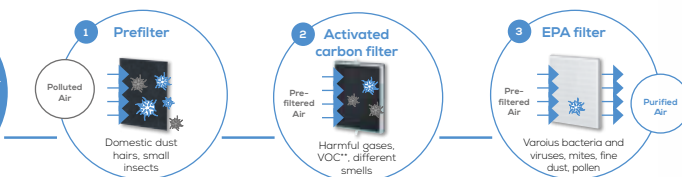

LR 200

beurer
wellbeing

LR 200 Air Purifier

 **german engineering**

Air cleaning through a three layer filter system (prefilter + activated carbon filter + EPA filter*)

For rooms up to 28 m² 2)

Additional air cleaning using a selectable ionic function

Function principle of the air purifier: Domestic dust, animal hairs, smells, pollen, harmful gases and various bacteria and viruses are filtered out of the air using a triple-layer filter system.

For optimum ambient air also while sleeping

Pre-filter + Combination filter: 660.04

(Running time of the filter: approx. 4320 hours)

220 - 240V, 50-60 Hz, 60W

Product measurements (LxWxH): 17.5 x 27.3 x 30.0 cm

Product weight: approx. 3.2 kg

3 year guarantee

Sales unit: 1 / Shipping carton: -

EAN no.: 4211125 66002 4

Item no.: 660.02

*99.5% of the particles (e.g. bacteria, viruses, fine dust, pollen) can be filtered out

**VOC = Volatile organic compounds

1) ANSI/AHAM AC-1 2015
2) NRCC-54013-2011