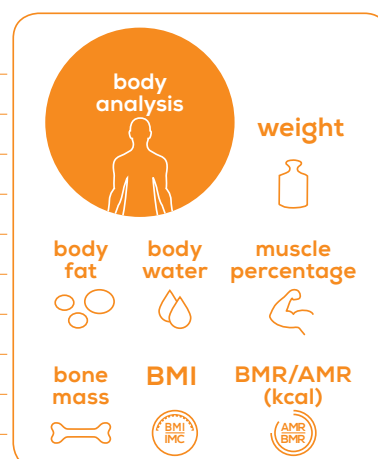

735.72-73_BF410_SignatureLine_2019-08-13_01_DS_EN_BEU_Subject to errors and changes

Signature
L I N E