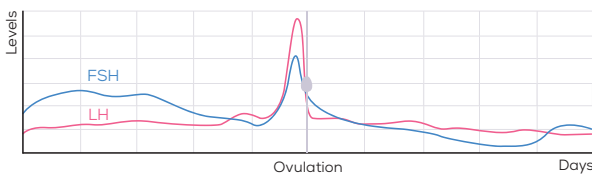

Fast and reliable evaluation of the test strips via the Pearl Fertility app

Perfect for your bathroom: particularly clear and easy to remove

Increases your chances of becoming pregnant naturally from the first month

Incl. 15 FSH and 15 LH test strips

Incl. 2 pregnancy tests

Incl. reusable strip holder

Medical device

Shelf life 36 months

Sales unit: 12 / Shipping carton: 4 x 12

EAN no.: 4 211125 79102 5

Item no.: 791.02

\*If LH and FSH hormones are detected using the test strips

\*\*The kit is designed to cover cycles greater than 21 and up to 35 days. Longer cycles may require an additional set. If you have conditions, especially those that affect your natural hormone balance or cycle, please consult your doctor before using the kit.

## Measures the 2 most important fertility hormones – LH & FSH

- Measures both the luteinising hormone (LH) and the follicle-stimulating hormone (FSH)
- Creates a personalised hormone profile based on
- Predicts the personal fertility window and ovulation