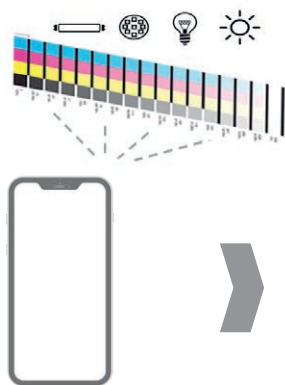

## Measures the 2 most important fertility hormones – LH & FSH

- Measures both the luteinising hormone (LH) and the follicle-stimulating hormone (FSH)
- Creates a personalised hormone profile based on
- Predicts the personal fertility window and ovulation

**Personalised**  
Suitable for women of fertile age, regardless of cycle length\*\*

**In-time**  
Ovulation is predicted up to 6 days in advance

**Precise**  
The method that tests LH and FSH

**Simple**  
Nice app design and simple usage

## Technical background

**1.** Camera analyses the colour spectrum of the strips and transforms this into numerical information

**2.** Algorithm in the app balances out the light conditions in order to be able to make even more precise predictions