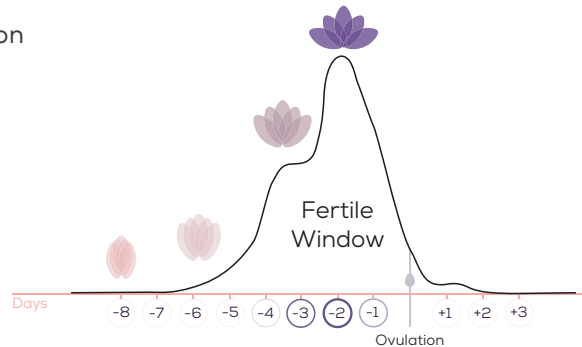

Pearl Fertility

99% Accuracy\*

Prediction of up to 8 fertile days

FAMILY PLANNING

Creates a personalised hormone profile

Individual fertility prediction, even if you have irregular cycles\*\*

Calculated prediction for future cycles

Fast and reliable evaluation of the test strips via the Pearl Fertility app

Perfect for your bathroom: particularly clear and easy to remove

Increases your chances of becoming pregnant naturally from the first month

## Measures the 2 most important fertility hormones – LH & FSH

- Measures both the luteinising hormone (LH) and the follicle-stimulating hormone (FSH)
- Creates a personalised hormone profile based on
- Predicts the personal fertility window and ovulation