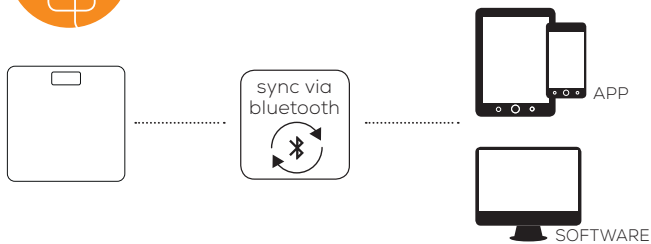

*

BF 600
Style

beurer
wellbeing

german|engineering

CONNECTION

Innovative networking between smartphone and scale - keep track of your measurements and body data at home and on the move. Easily synchronised with your smartphone via *Bluetooth®*