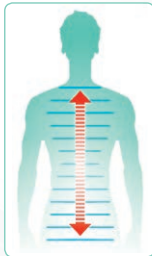

MG 300 Shiatsu seat cover

Relaxing back massage with 4 massage rollers
With revolutionary 4-head massage technology
Automatic body scanning function for a customised massage experience
Penetrating shiatsu, rolling and swing massage
With 3 automatic massage programmes
Spot massage
Adjustable width of massage rollers
On/Off light and heating function
Extra large massage surface
Ergonomic bucket seat
Washable cover on back (40°C)
With handy hook for convenient storage in cupboards
Easy operation with manual control switch
Massage areas can be selected (Neck, back, neck and back area)
Auto switch off after 15 minutes
Solid back chase
Flexible holding straps
Surface of device in leather optics (PU) and breathable mesh
Rated output approx. 60 watts
Input: 100-240 V ~ 50/60 Hz
Product measurements: Back approx. 89 x 48 cm Seat approx. 40 x 47.5 cm
Product weight: approx. 5.9 kg
3 year guarantee
Sales unit: 1 / Shipping carton: -
EAN no.: 4211125 64051 4
Item no.: 640.51

therapy

Tiefenwirksame
Komplettkörpermassage Penetrating
full-body massage

**HD-body
complete**

HighDefinition >>>>
+ High-End-Technologie

XL MASSAGE

EMPFOHLENE KÖRPERGRÖSSE
RECOMMENDED BODY SIZE

CA. 160 BIS 190 CM
APPROX. 160 TO 190 CM

GRÖSSE MASSAGEFLÄCHE
SIZE MASSAGE AREA

60 CM

AUTOMATISCHE KÖRPERSCANNING-FUNKTION
AUTOMATIC BODY SCANNING FUNCTION

NACKEN-
MASSAGE
NECK
MASSAGE

KOMFORT
HANDSCHALTER
COMFORT HAND
SWITCH

LICHT UND
WÄRME
LIGHT AND
WARMTH

XL MASSAGE-
FLÄCHE
XL MASSAGE
AREA

ERGONOMISCHE
SITZFORM
ERGONOMIC
SEAT SHAPE

MASSAGE FUNKTIONEN
MASSAGE FUNCTIONS

NACKENMASSAGE
NECK MASSAGE

3D MASSAGE
3D MASSAGE

ROLL-MASSAGE
ROLLING MASSAGE

PUNKT-MASSAGE
SPOT MASSAGE